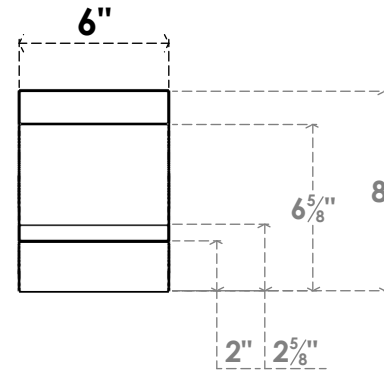

ITEM NUMBER: BRCPC060X08000X08000BOA

6"W X 8"D X 8"H BALBOA ARCHITECTURAL GRADE PVC CLOSED KNEE BRACE

SIDE PROFILE

FRONT PROFILE

ISOMETRIC

EKENA MILLWORK
2300 WEST MAIN ST.
CLARKSVILLE, TX 75426
TOLL FREE: 866-607-0453
WWW.EKENAMILLWORK.COM