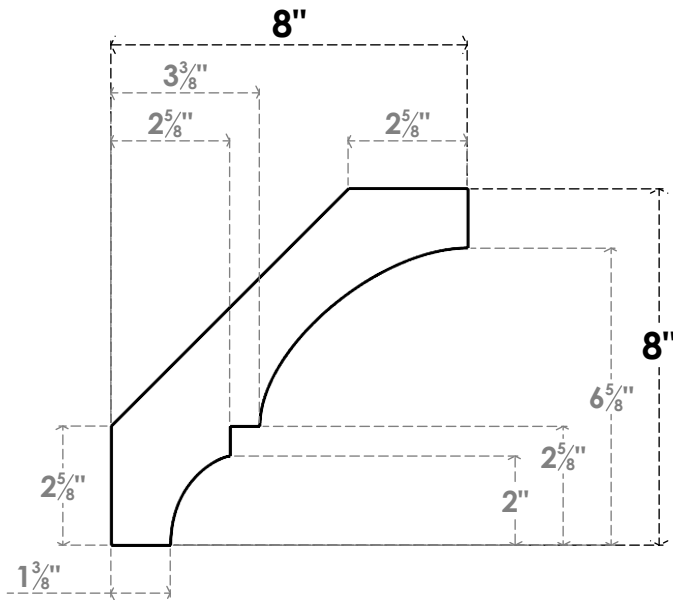

ITEM NUMBER: BRCPC060X08000X08000BOA

6"W X 8"D X 8"H BALBOA ARCHITECTURAL GRADE PVC CLOSED KNEE BRACE

SIDE PROFILE

FRONT PROFILE

ISOMETRIC

EKENA MILLWORK
2300 WEST MAIN ST.
CLARKSVILLE, TX 75426
TOLL FREE: 866-607-0453
WWW.EKENAMILLWORK.COM